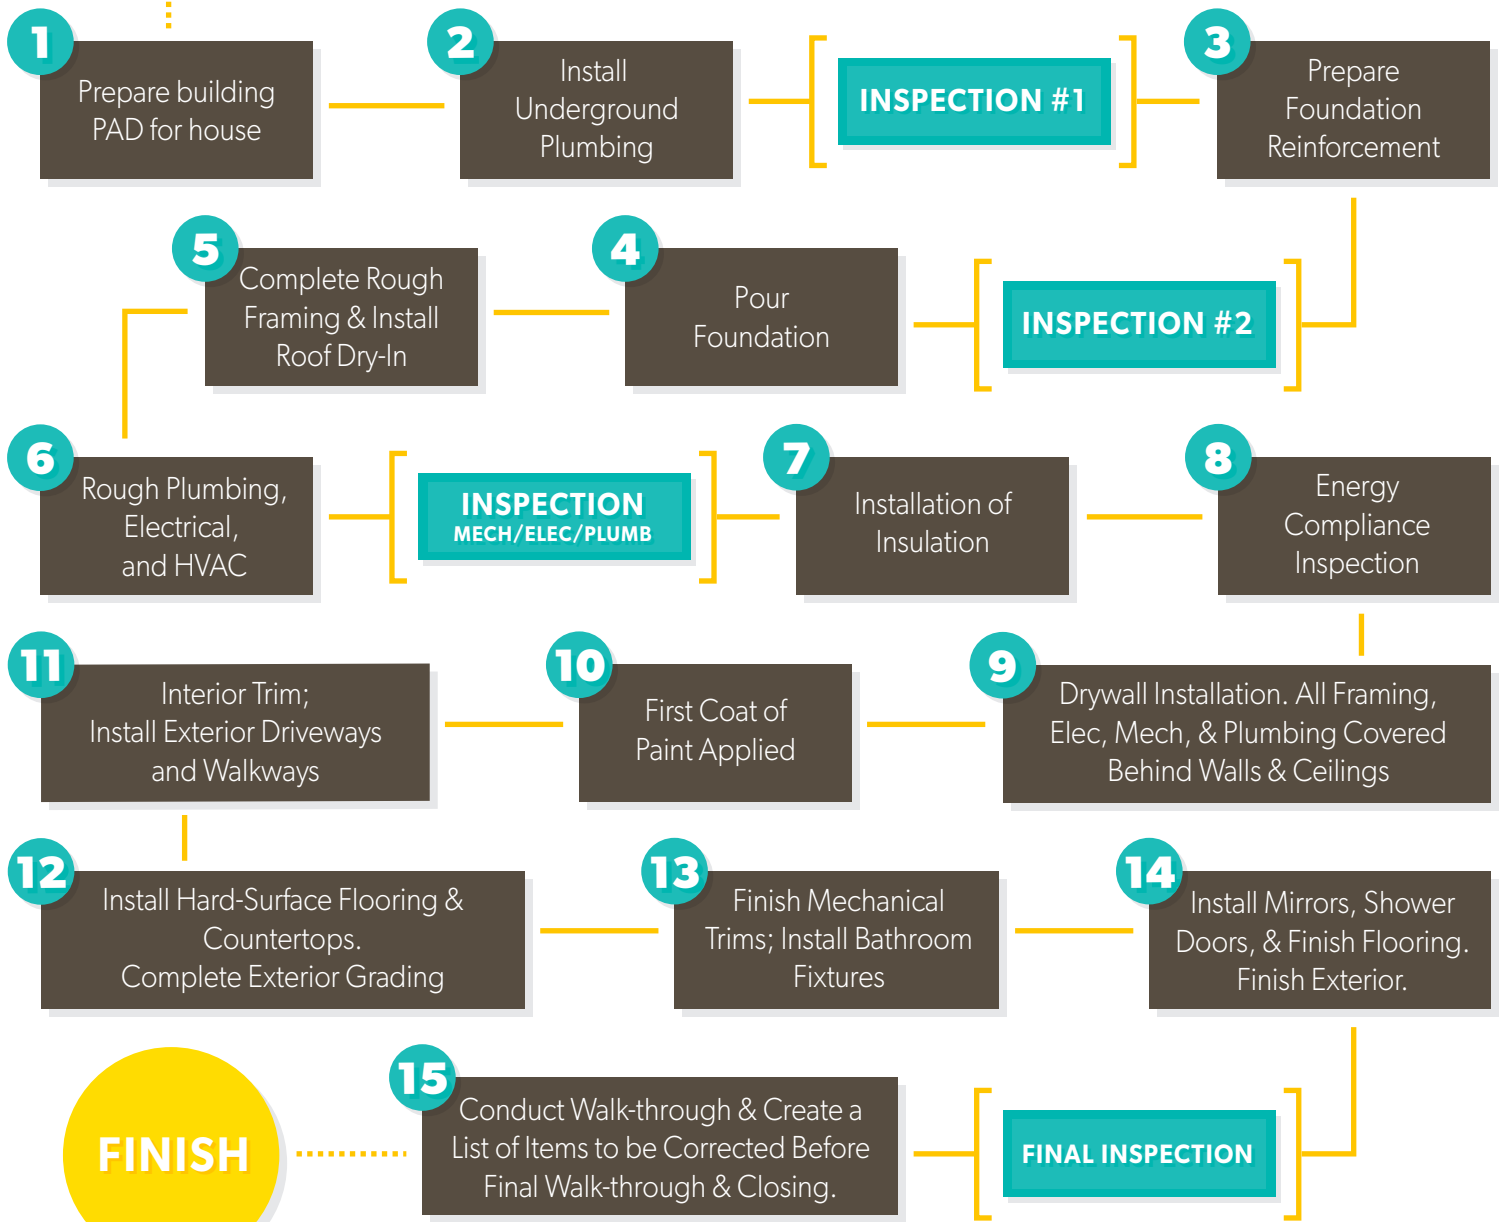

BUILDING PROCESS OF YOUR NEW HOME

START

- Any Changes Can/Will Delay Construction.
- Time Frame May Vary Depending on Weather, Order of Materials, Soil Testing and Stages of Homes.
- We Cannot Control All Circumstances but We Can Promise You Will Get a Quality Home Built with Your Vision in Mind. Time frame for a Pre-Designed Home To Be Built is from 5 to 9 Months.